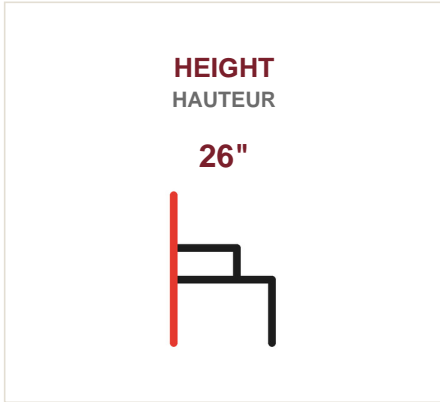

DIMENSIONS