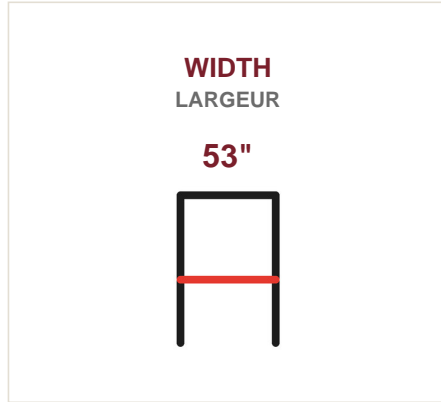

DIMENSIONS