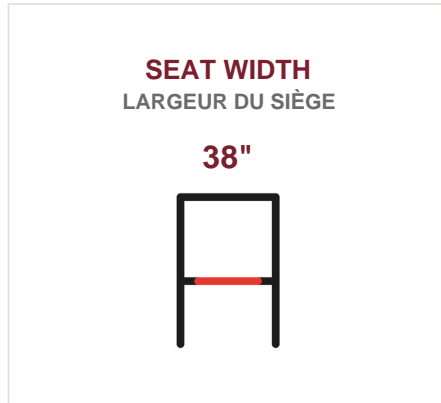

DIMENSIONS