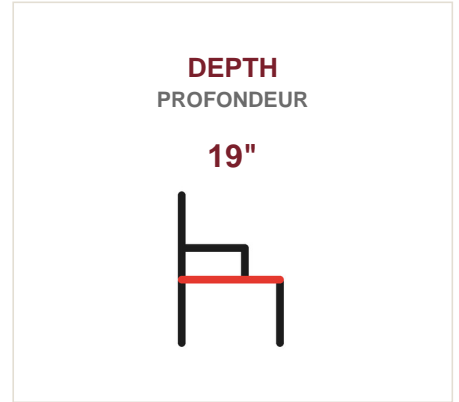

DIMENSIONS