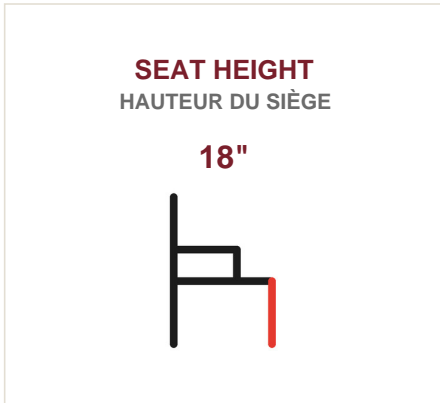

DIMENSIONS