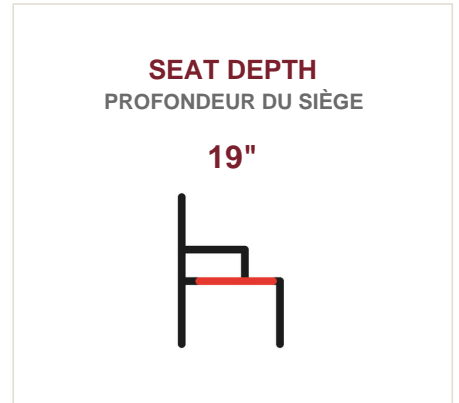

DIMENSIONS